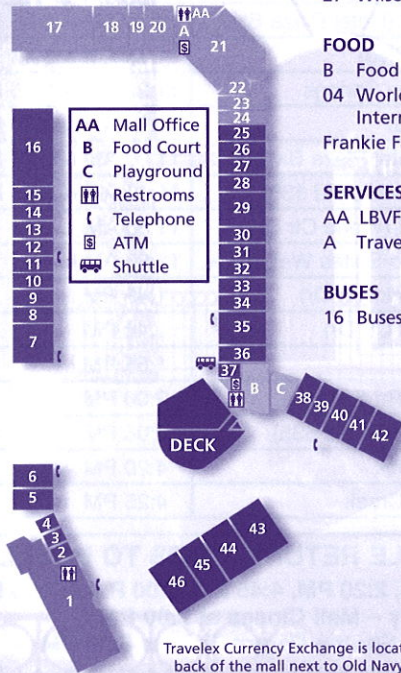

**For FREE Discount Coupons Valued
Up To $400, ask your guest service desk**

Lake Buena Vista Factory Stores www.lbvfs.com

09 Aeropostale	17 Nike Factory Store
37 Avanti Sunglass Boutique	21 Old Navy Outlet
39 BeyondTech	42 OshKosh B'Gosh
36 Book Warehouse	31 Otown Ink Tattoo
29 Calvin Klein	22 Perfume Smart
06 Carters for Kids	20 Rack Room Shoes
14 Converse	23 Rawlings Factory Store
25 Crocs	40 Reebok
24 Direct Tools Factory Outlet	34 Samsonite Company Store
18 dressbarn	19 SAS Shoes
dressbarn Woman	10 Theme Park Outlet <i>featuring Disney & Area Theme Park Merchandise</i>
44 Eddie Bauer Outlet	38 Timberland Factory Store
11 eSunWear Swimwear Outlet	16 Tommy Hilfiger Adults
46 Express Factory Outlet	16 Tommy Hilfiger Kids
12 Fossil	08 Travelpro Luggage Outlet
07 G by Guess	26 U.S. Polo Assn.
43 Gap Outlet	28 Under Armour
02 Just Watches	01 VF Outlet
35 Justice	30 Van Heusen | IZOD
05 Levis® Outlet Store	03 Vitamin World
15 Lindt Chocolate Shop	27 Wilsons Leather Outlet
45 Loft Outlet	

FOOD

- B Food Court
- 04 World of Coffee offering Internet Services
- Frankie Farrell's Irish Pub & Grille

SERVICES

- AA LBVFS Marketing & Sales Office
- A Travelex Currency Exchange

BUSES

- 16 Buses check in at Tommy Hilfiger

Travelex Currency Exchange is located at the back of the mall next to Old Navy Outlet.

Travelex worldwide money

THEME PARK OUTLET 15% Off Your Entire Purchase of $30 or More

Print Date 4/2017